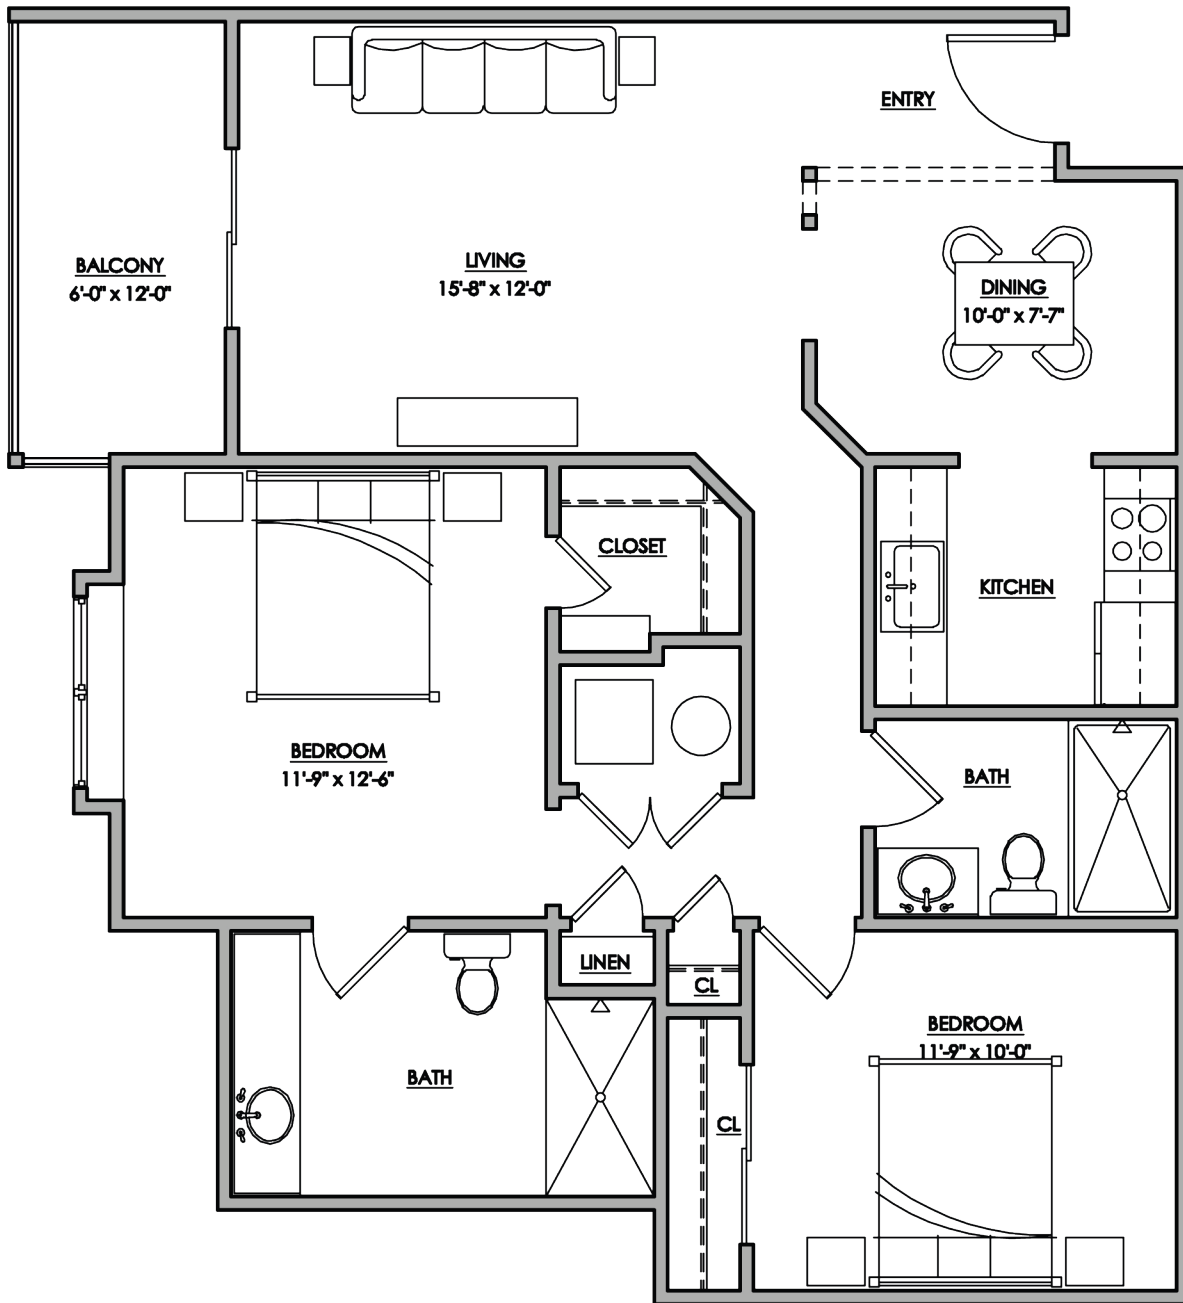

Country Club

OF WOODLAND HILLS

The Ascot

2 Bedroom/2 Bath | 939 sq. ft.

Square Feet is approximate