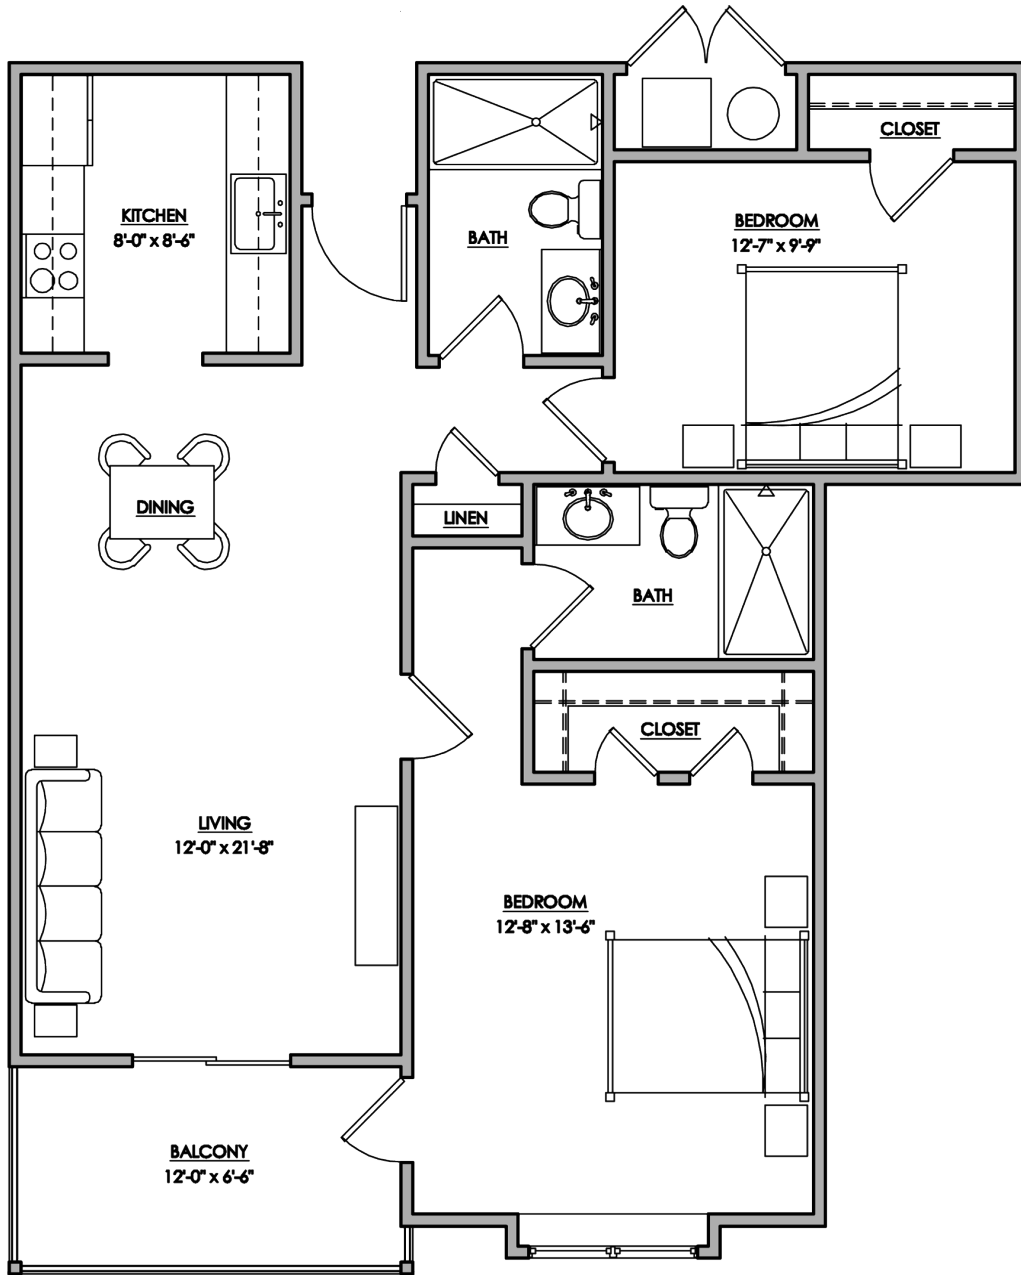

Country Club

OF WOODLAND HILLS

The Carlton

2 Bedroom/2 Bath | 985 sq. ft.

Square Feet is approximate

6333 S. 91st East Avenue Tulsa, OK 74133 | (918) 252-5451 (p) | (918)254-5136 (f)

www.cchw-living.com