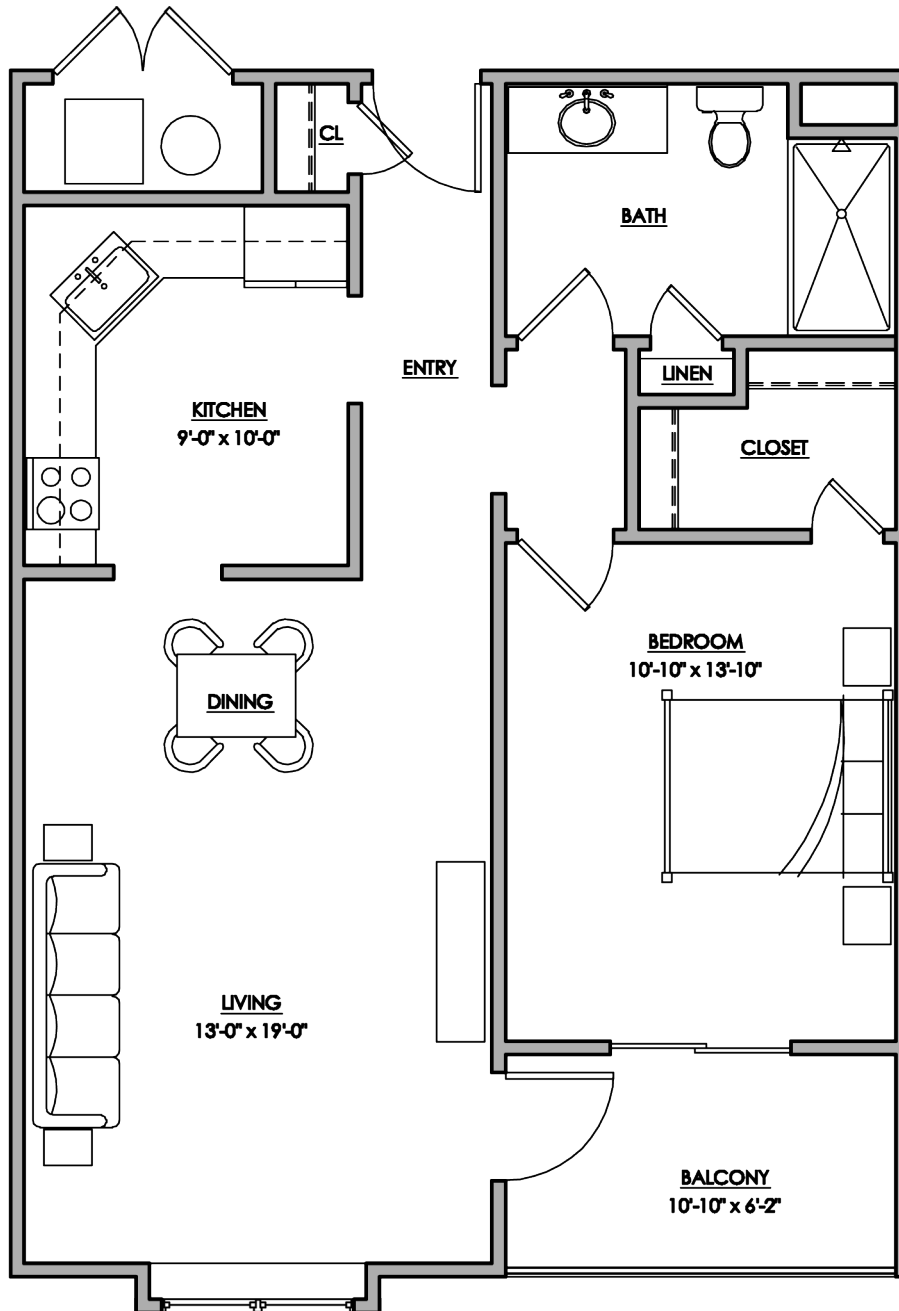

Country Club

OF WOODLAND HILLS

The Derby

1 Bedroom/1 Bath | 750 sq. ft.

Square Feet is approximate