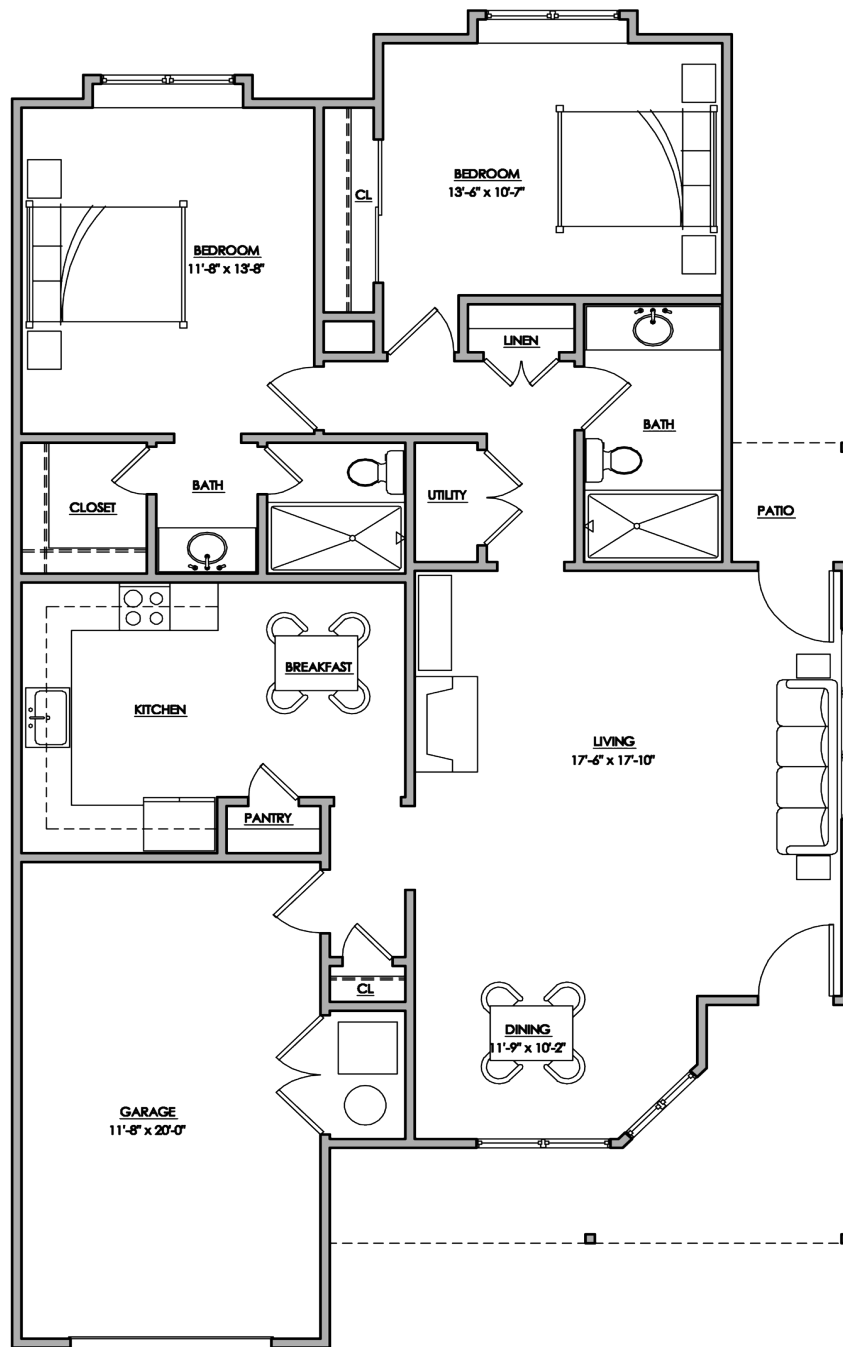

Country Club OF WOODLAND HILLS

The Edgebrook

Cottage Home | 2 Bedroom/2 Bath | 1228 sq. ft.

Square Feet is approximate