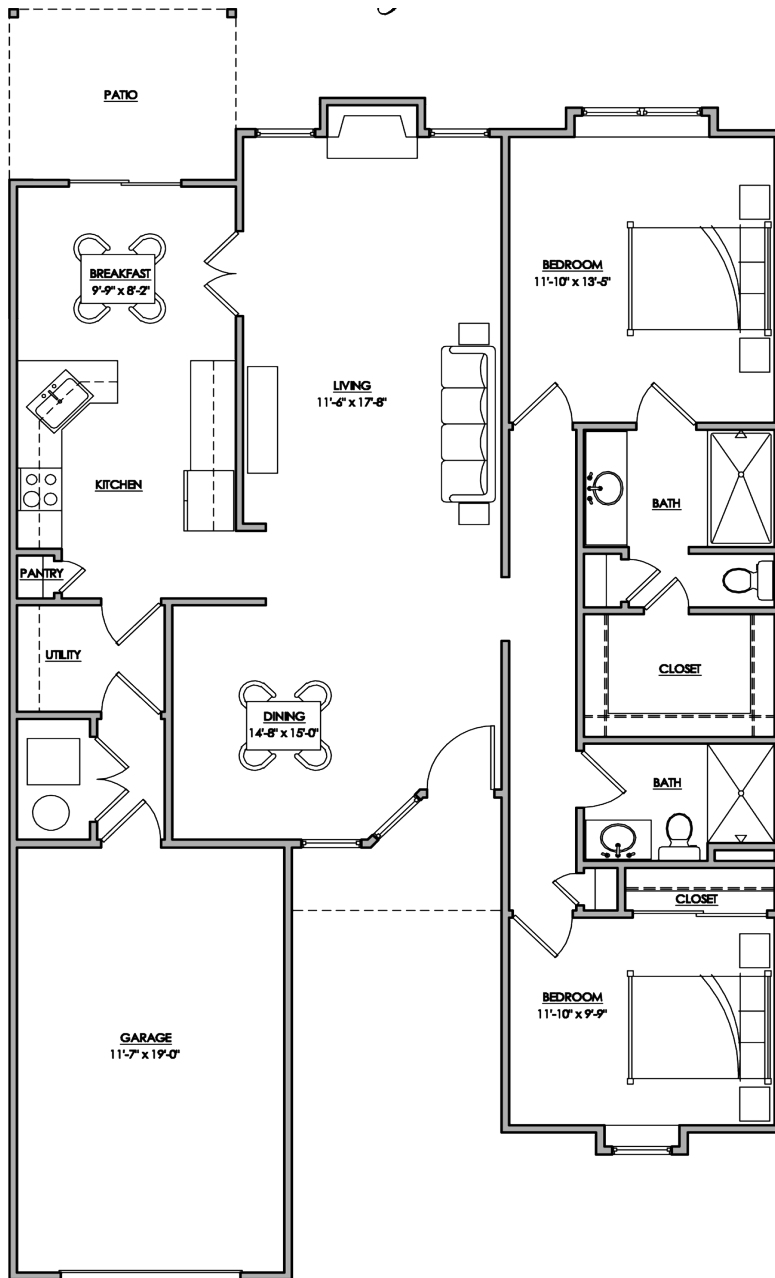

## The Fenwick

Cottage Home | 2Bedroom/2 Bath | 1239 sq. ft.

Square Feet is approximate