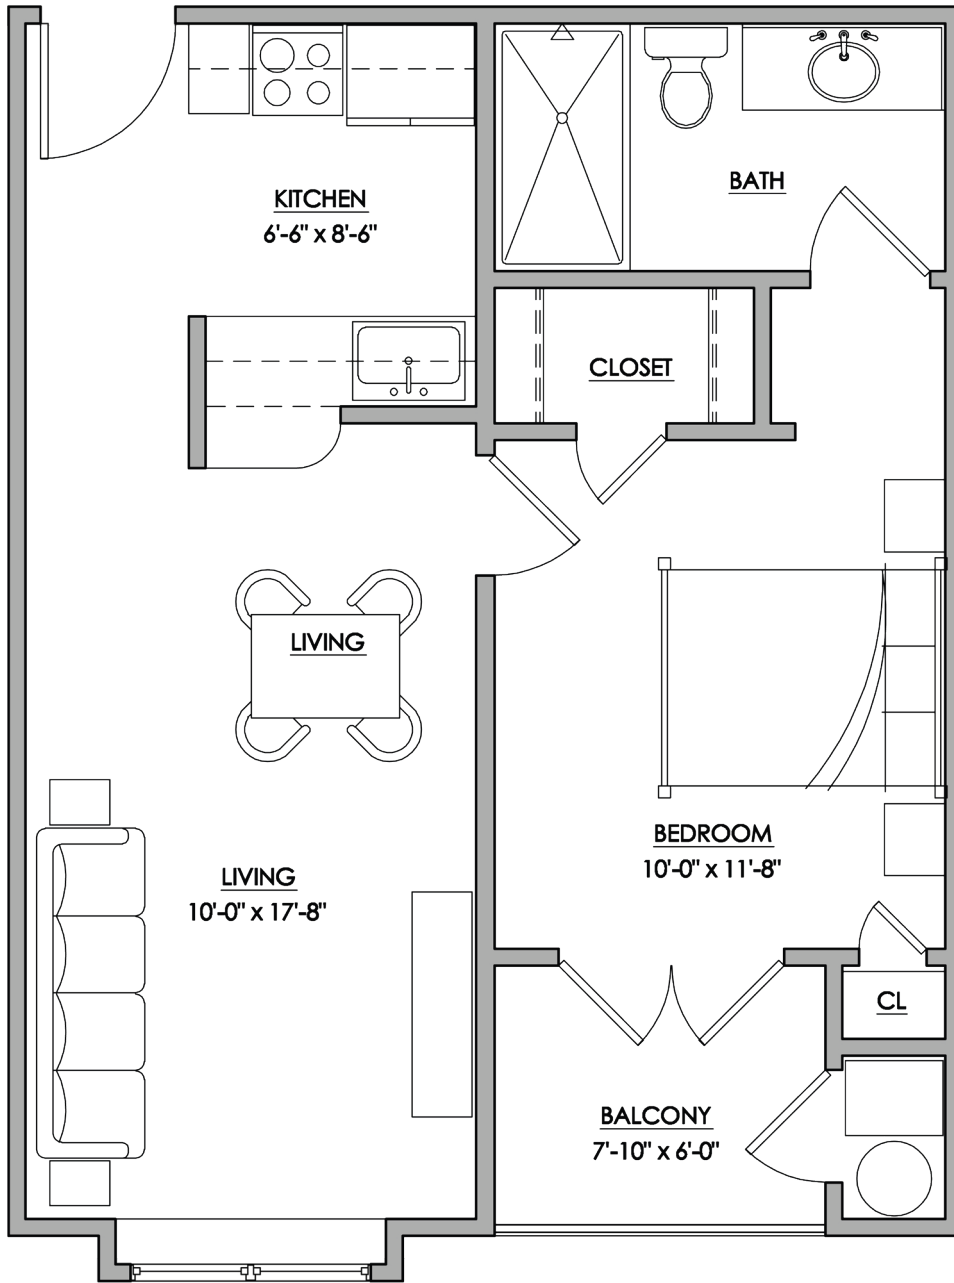

Country Club

OF WOODLAND HILLS

The Stratton

1 Bedroom/1 Bath | 500 sq. ft.

Square Feet is approximate