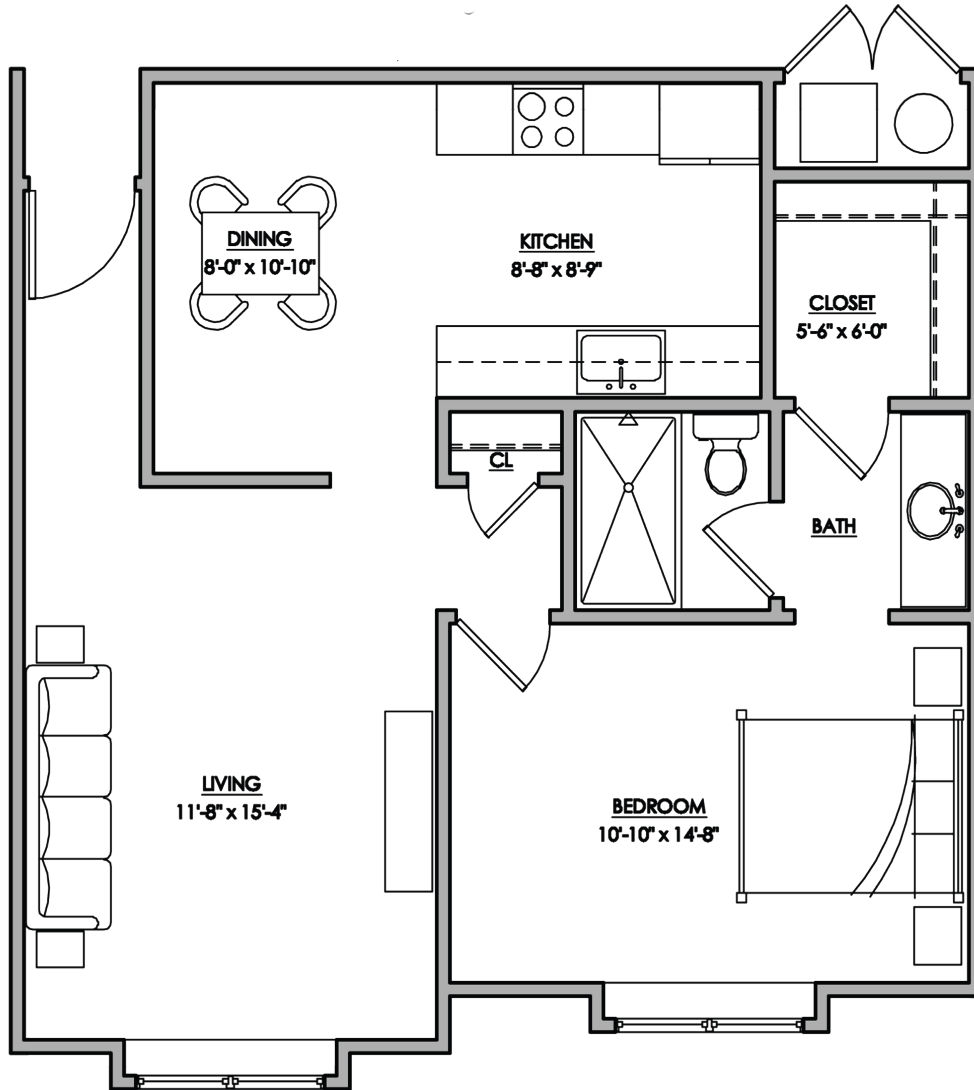

## The Windsor

1 Bedroom/1 Bath | 800 sq. ft.

*Square Feet is approximate*